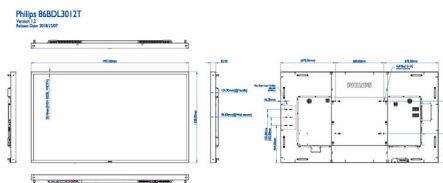

Power

- Standby power consumption: <0.5 W
- Mains power: 100 - 240V~, 50 - 60Hz, 7.5A
- Consumption (Typical): 317 W
- consumption(Max): 471 W

Operating conditions

- Temperature range (operation): 0 ~ 40 °C
- Temperature range (storage): -20 ~ 60 °C
- Relative humidity: 20 ~ 80 %
- Altitude: 0 ~ 3000 m
- MTBF: 50,000 hour(s)

Sound

- Built-in speakers: 2 x 10W RMS

Accessories

- Included accessories: Remote Control, Batteries for remote control, Quick start guide, RS232 cable, AC Power Cord, HDMI cable, IR sensor cable (1.8M), USB cable
- Included Accessories: RS232 daisy-chain cable

Multimedia Applications

- USB Playback Audio: AAC, AIF, AIFF, ASF, M3U, M4A, MP3, MP4, PLS, WAV, WMA
- USB Playback Video: ISM, M2TS, M4V, Manifest, MK3D, MKV, MP4, MPD, MPEG, MPG, MT2, MTS, TS, VOB
- USB Playback Picture: BMP, GIF, JPEG, PNG

Miscellaneous

- On-Screen Display Languages: English, French, German, Spanish, Polish, Turkish, Russian, Italian, Simplified Chinese, Traditional Chinese, Arabic, Japanese, Danish, Dutch, Finnish, Norwegian, Portuguese, Swedish
- Regulatory approvals: CE, UL/cUL, CCC, RoHS, BSMI, CB, VCCI, EAC, FCC, Class B, PSB
- Warranty: 3 year warranty

Issue date 2019-03-22

Version: 5.0.1

12 NC: 8670 001 56856
EAN: 87 12581 75440 2

© 2019 Koninklijke Philips N.V.
All Rights reserved.

Specifications are subject to change without notice.
Trademarks are the property of Koninklijke Philips N.V.
or their respective owners.

www.philips.com