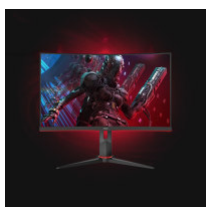

CQ27G2U/BK

27 inch (68.6 cm) LCD MONITOR

Immersive 27" curved gaming monitor with 144Hz and 1ms response time

FreeSync

Whatever your setup, achieve the highest framerate and smoothest display possible via AMD Free-Sync Technology. Whether you're dashing through explosions or screeching around rain slicked bends, wave goodbye to screen tearing and lag – and leave your opponents in your smoothly rendered dust.

Curved

Curved design wraps around you putting you at the center of the action and provides an immersive gaming experience.

General

CartonDimensions	686(W) x 214(D) x 523(H) mm
------------------	-----------------------------